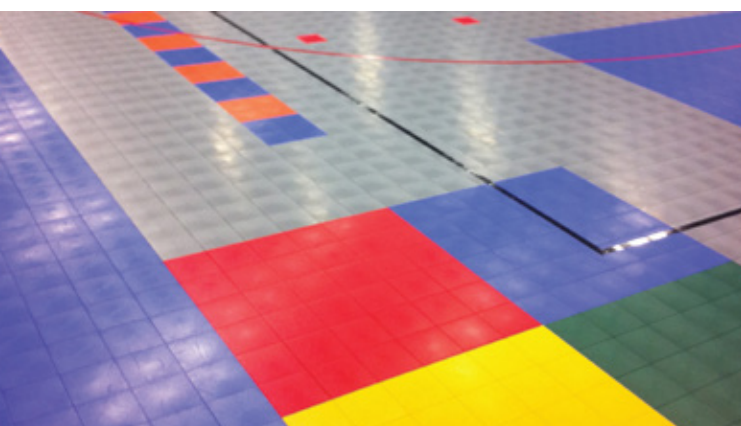

Sport Court® is proud to be the official court of the most demanding athletes in the world.

*NCAA is a registered trademark of the National Collegiate Athletic Association.

World's Largest Courtbuilder™