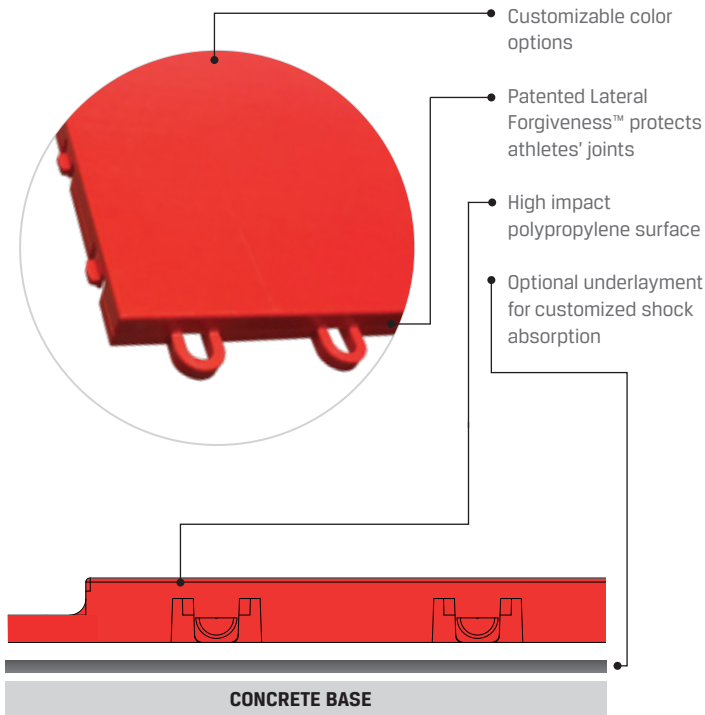

Durable

Engineered to hold up to repeat traffic from multiple sports without costly refinishing.

Sport Court® is proud to be the official court of the most demanding athletes in the world.

*NCAA is a registered trademark of the National Collegiate Athletic Association.

Product Construction	System Material	Proprietary High Impact Polypropylene Blend
	System Wearlayer	Uncoated
	Module Dimensions	12" x 12" x 0.5"
	Module Weight	0.82 lb/sf

Sports Performance	Traction	97 bpn
	Ball Rebound	99%
	Shock Absorbtion	10% - 25% depending on underlayment
	Vertical Deformation	0.6mm (7mm RR)
	Sport Performance	Class 1
	Lateral Movement	+0.045" / -0.0" (+1.14mm / -0.0mm)